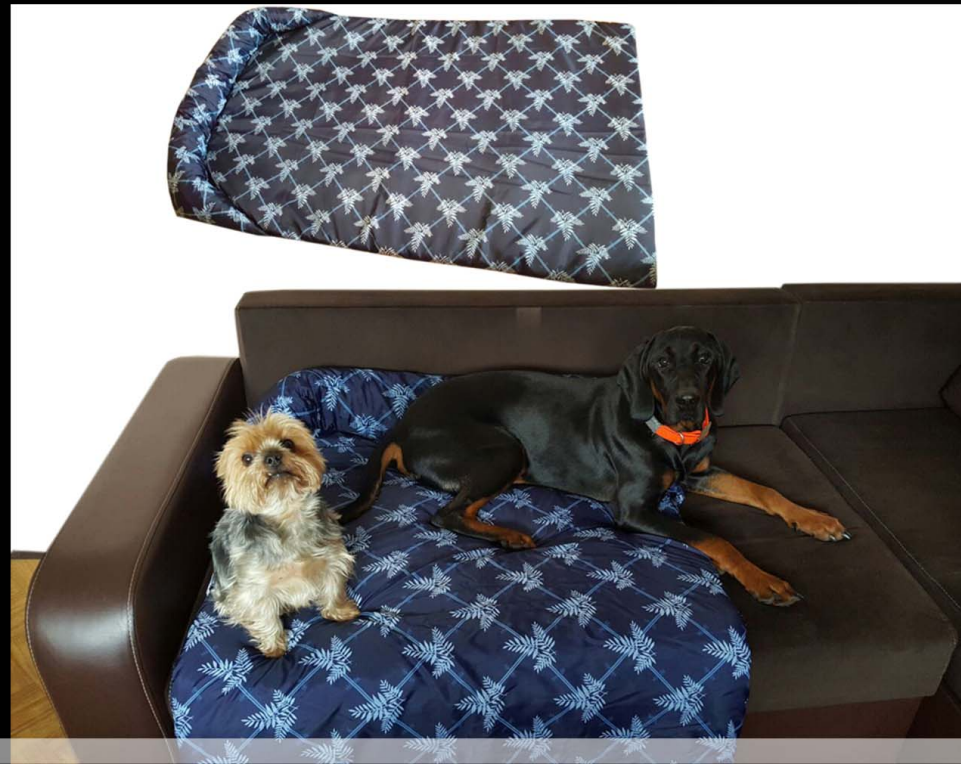

Sofaschutz

Eco-Leder

brown, red, black, blue, green, olive, burgundy, gray

Kodura

Black

Wildleder

Brown